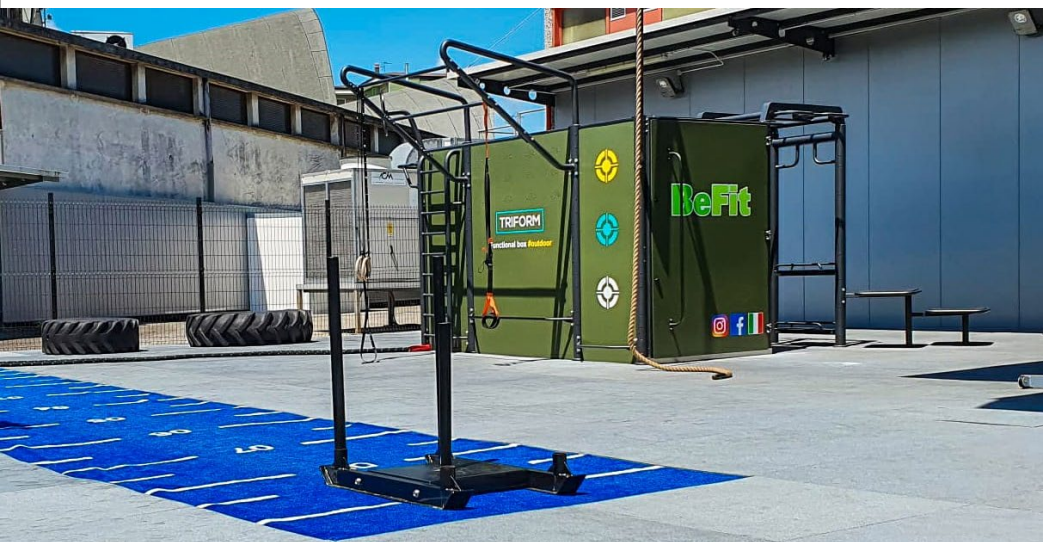

FUNCTIONAL OUTDOOR – PERSONALIZZAZIONE SU RICHIESTA