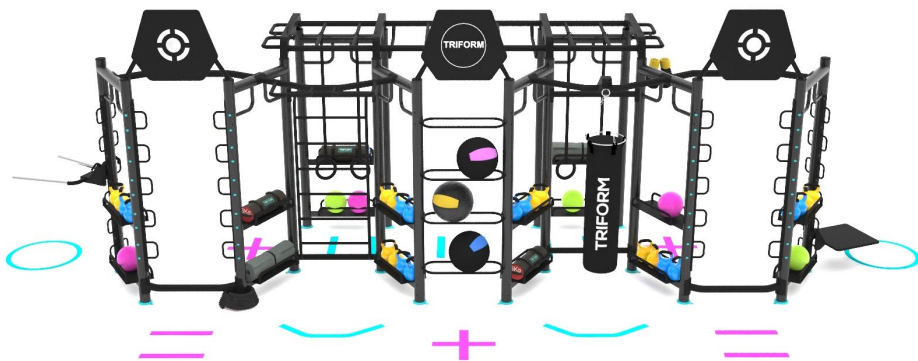

CASTLE

LE NOSTRE STATIONS – FINO A 12 UTENTI

G-STATION

I-STATION

I-STATION POWER-RACK

LE NOSTRE STATIONS – FINO A 12 UTENTI (COMBO FAMILY)

COMBO-6

COMBO-8

COMBO-10

LE NOSTRE STATIONS – BRIDGE FAMILY

WALL-BRIDGE (modulare)

SMALL-BRIDGE

BRIDGE

BRIDGE FUNCTIONAL BOXE

LE NOSTRE STATIONS – BOX FAMILY

FUNCTIONAL BOX