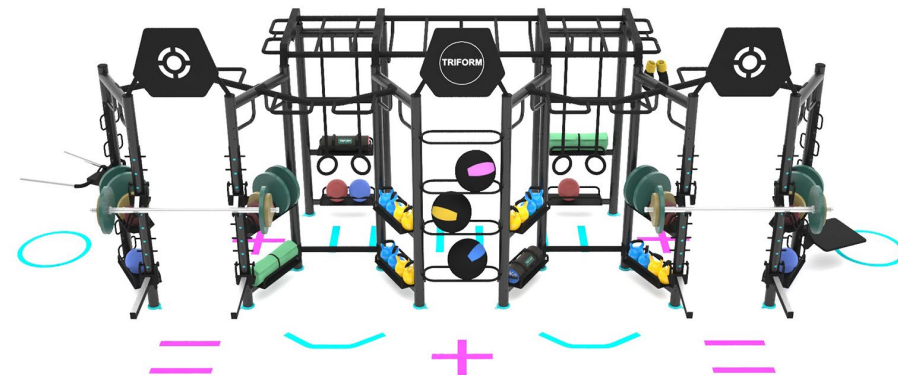

CASTLE

LE NOSTRE STATIONS – FINO A 12 UTENTI

G-STATION

I-STATION

I-STATION POWER-RACK

LE NOSTRE STATIONS – FINO A 12 UTENTI (COMBO FAMILY)

COMBO-6

COMBO-8

COMBO-10

LE NOSTRE STATIONS – BRIDGE FAMILY

WALL-BRIDGE (modulare)

SMALL-BRIDGE

BRIDGE

BRIDGE FUNCTIONAL BOXE

LE NOSTRE STATIONS – BOX FAMILY

FUNCTIONAL BOX