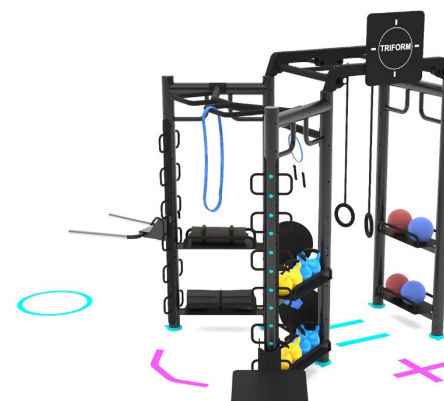

LE NOSTRE STATIONS – FINO A 5 UTENTI

SQUAT HALF RACK

MINI-CASTLE RACK MURO

MINI-STATION

C-STATION