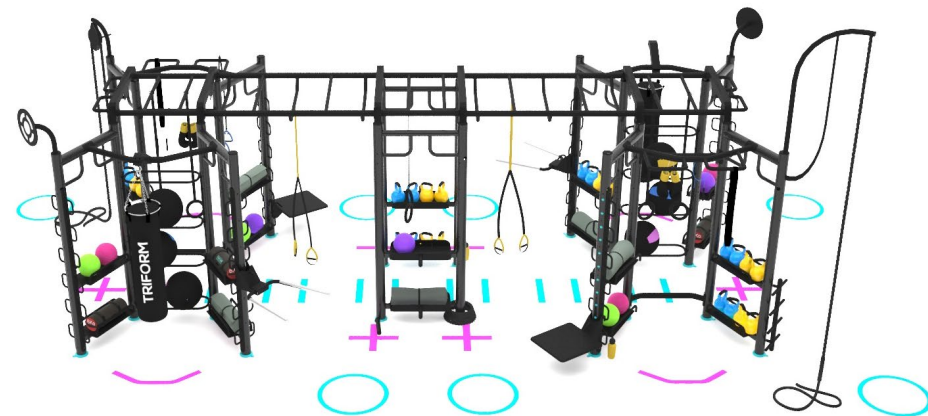

CASTLE

LE NOSTRE STATIONS – FINO A 12 UTENTI

G-STATION

I-STATION

I-STATION POWER-RACK

LE NOSTRE STATIONS – FINO A 12 UTENTI (COMBO FAMILY)

COMBO-6

COMBO-8

COMBO-10

LE NOSTRE STATIONS – BRIDGE FAMILY

WALL-BRIDGE (modulare)

SMALL-BRIDGE

BRIDGE

BRIDGE FUNCTIONAL BOXE

LE NOSTRE STATIONS – BOX FAMILY

FUNCTIONAL BOX